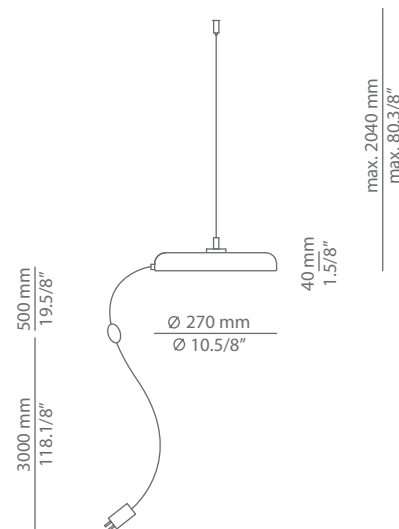

SPECIAL REQUIREMENTS

Custom versions

We offer custom plated or RAL finishes. Alternate lamping and sizes available for projects. Consult our offices.

Special instructions

estiluz®

ESTILUZ, S.A.
Carretera d'Ogassa, s/n
17860 Sant Joan de les Abadesses
T+34 972 720 125
F+34 972 720 796

estiluz@estiluz.com
www.estiluz.com