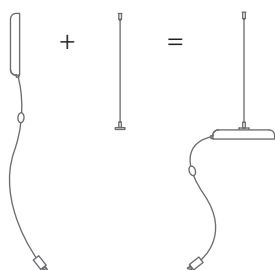

Description

1 Mood shade
1 ceiling support

M-4066 + ceiling support: